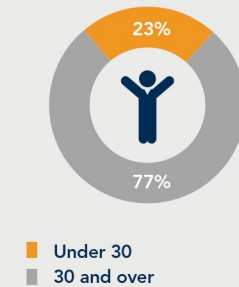

2 Fields of STEM qualification

% of the VET STEM qualified labour force

7 Unemployment rate

% of VET qualified people who were unemployed

3 Level of STEM qualification

% of the VET STEM qualified labour force

8 Top occupations

% of VET STEM qualified workers

4 Gender

Gender breakdown of the VET STEM qualified labour force

9 Top industries of employment

% of VET STEM qualified workers

5 Young people

23% of the VET STEM qualified labour force were aged under 30

10 Income

% of full-time workers with VET STEM qualifications earning \$104 000 or above