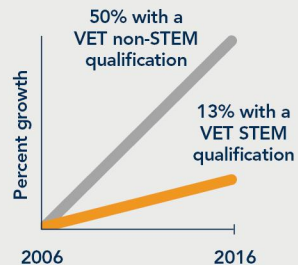

AUSTRALIA'S STEM WORKFORCE REPORT

July 2020 | Office of the Chief Scientist
Full report: www.chiefscientist.gov.au

The VET STEM qualified labour force

In 2016, there were **11.5 million** people in the Australian labour force.

10% OF THESE PEOPLE HAD A VET STEM QUALIFICATION

1 Labour force population growth

Between 2006 and 2016, the size of the labour force grew by

6 Country of birth

26% of the VET STEM qualified labour force were born overseas