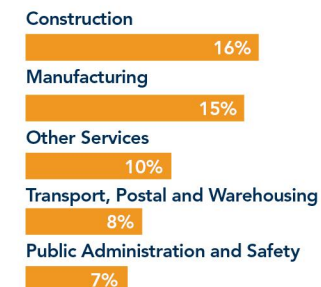

2 Fields of STEM qualification

% of the VET STEM qualified labour force

7 Unemployment rate

% of VET qualified people who were unemployed

3 Level of STEM qualification

% of the VET STEM qualified labour force

8 Top occupations

% of VET STEM qualified workers

4 Gender

Gender breakdown of the VET STEM qualified labour force

9 Top industries of employment

% of VET STEM qualified workers

5 Young people

23% of the VET STEM qualified labour force were aged under 30

10 Income

% of full-time workers with VET STEM qualifications earning \$104 000 or above