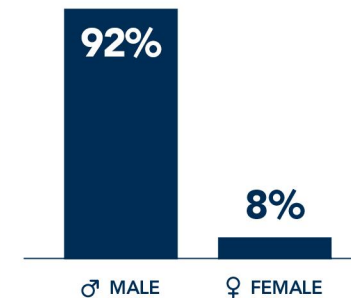

10% OF THESE PEOPLE HAD A VET STEM QUALIFICATION

1 Labour force population growth

Between 2006 and 2016, the size of the labour force grew by

6 Country of birth

26% of the VET STEM qualified labour force were born overseas

2 Fields of STEM qualification

% of the VET STEM qualified labour force

7 Unemployment rate

% of VET qualified people who were unemployed

3 Level of STEM qualification

% of the VET STEM qualified labour force

8 Top occupations

% of VET STEM qualified workers

4 Gender

Gender breakdown of the VET STEM qualified labour force

9 Top industries of employment

% of VET STEM qualified workers

5 Young people

23% of the VET STEM qualified labour force were aged under 30