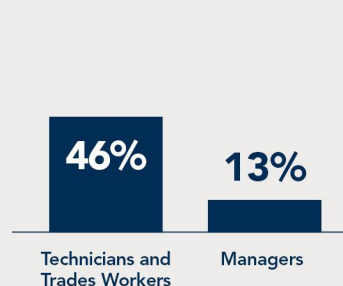

10% OF THESE PEOPLE HAD A VET STEM QUALIFICATION

1 Labour force population growth

Between 2006 and 2016, the size of the labour force grew by

6 Country of birth

26% of the VET STEM qualified labour force were born overseas

2 Fields of STEM qualification

% of the VET STEM qualified labour force

7 Unemployment rate

% of VET qualified people who were unemployed

3 Level of STEM qualification

% of the VET STEM qualified labour force

8 Top occupations

% of VET STEM qualified workers

4 Gender

Gender breakdown of the VET STEM qualified labour force

9 Top industries of employment

% of VET STEM qualified workers

5 Young people

23% of the VET STEM qualified labour force were aged under 30