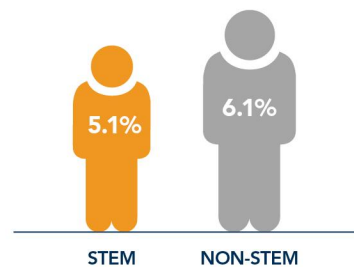

AUSTRALIA'S STEM WORKFORCE REPORT

July 2020 | Office of the Chief Scientist
Full report: www.chiefscientist.gov.au

The VET STEM qualified labour force

In 2016, there were **11.5 million** people in the Australian labour force.

10% OF THESE PEOPLE HAD A VET STEM QUALIFICATION

1 Labour force population growth

Between 2006 and 2016, the size of the labour force grew by

6 Country of birth

26% of the VET STEM qualified labour force were born overseas

2 Fields of STEM qualification

% of the VET STEM qualified labour force

7 Unemployment rate

% of VET qualified people who were unemployed

3 Level of STEM qualification

% of the VET STEM qualified labour force